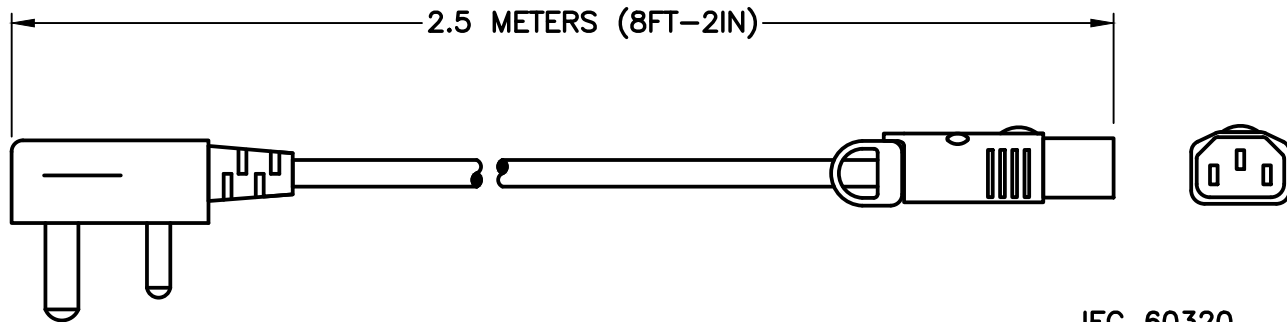

CAT. No.

63101-LK

INDIA, 10 AMPERE 250 VOLT POWER CORD, IS 1293, TYPE M (IN1-16P) PLUG, IEC 60320 LOCKING C-13 CONNECTOR, 2 POLE-3 WIRE GROUNDING, 2P+E, 2.5 METERS (8FT-2IN) (98") LONG. BLACK.

APPROVALS	BIS (BUREAU OF INDIA STANDARDS) <input checked="" type="checkbox"/> ISI MARK <input checked="" type="checkbox"/>
CERTIFICATIONS	REACH <input checked="" type="checkbox"/> ROHS <input checked="" type="checkbox"/> ROHS3 <input checked="" type="checkbox"/> IS 1293:2019 <input checked="" type="checkbox"/> IS694 <input checked="" type="checkbox"/> IEC 60320 <input checked="" type="checkbox"/>
STANDARDS	IS 1293:2019 (PLUG) <input checked="" type="checkbox"/> IS694 (CORD) <input checked="" type="checkbox"/> IEC 60320 (CONNECTOR) <input checked="" type="checkbox"/>

SPECIFICATIONS:

1. OVERALL LENGTH: 2.5 METERS (8FT-2IN)
2. CONDUCTORS: 1.0 mm x 3
3. JACKET: BLACK (YY 3C 1.0mm² CIRCULAR 1100V IS 694)
4. PLUG: IS 1293:2019, IN1-16P, DOWN ANGLE, BLACK
5. CONNECTOR: LOCKING IEC 60320 C-13, STRAIGHT, BLACK
6. RATED: 10 AMPERE 250 VOLT

RELATED PRODUCTS:

CATALOG No	DESCRIPTION
63101	2.5 METERS
63101X10FT	3.05 METERS
63101X15FT	4.6 METERS
63101-RA	2.5 METERS, RIGHT ANGLE
63101-LA	2.5 METERS, LEFT ANGLE
63101-LK	2.5 METERS, LOCKING CONNECTOR

PLUG DIMENSIONS

**IS 1293
(IN1-16P)**

**IEC 60320
LOCKING C-13**