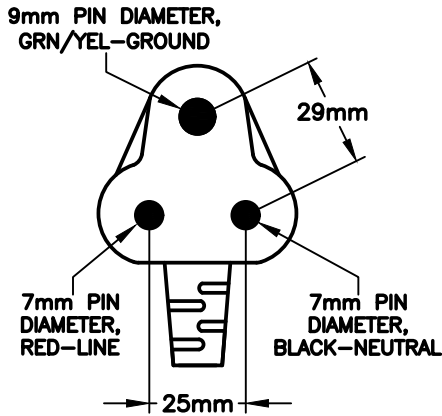

CAT. No.

63101-LK

INDIA, 10 AMPERE 250 VOLT POWER CORD, IS 1293, TYPE M (IN1-16P) PLUG, IEC 60320 LOCKING C-13 CONNECTOR, 2 POLE-3 WIRE GROUNDING, 2P+E, 2.5 METERS (8FT-2IN) (98") LONG. BLACK.

APPROVALS	BIS (BUREAU OF INDIA STANDARDS) <input checked="" type="checkbox"/> ISI MARK <input checked="" type="checkbox"/>
CERTIFICATIONS	REACH <input checked="" type="checkbox"/> ROHS <input checked="" type="checkbox"/> ROHS3 <input checked="" type="checkbox"/> IS 1293:2019 <input checked="" type="checkbox"/> IS694 <input checked="" type="checkbox"/> IEC 60320 <input checked="" type="checkbox"/>
STANDARDS	IS 1293:2019 (PLUG) <input checked="" type="checkbox"/> IS694 (CORD) <input checked="" type="checkbox"/> IEC 60320 (CONNECTOR) <input checked="" type="checkbox"/>

SPECIFICATIONS:

1. OVERALL LENGTH: 2.5 METERS (8FT-2IN)
2. CONDUCTORS: 1.0 mm x 3
3. JACKET: BLACK (YY 3C 1.0mm² CIRCULAR 1100V IS 694)
4. PLUG: IS 1293:2019, IN1-16P, DOWN ANGLE, BLACK
5. CONNECTOR: LOCKING IEC 60320 C-13, STRAIGHT, BLACK
6. RATED: 10 AMPERE 250 VOLT

RELATED PRODUCTS:

CATALOG No	DESCRIPTION
63101	2.5 METERS
63101X10FT	3.05 METERS
63101X15FT	4.6 METERS
63101-RA	2.5 METERS, RIGHT ANGLE
63101-LA	2.5 METERS, LEFT ANGLE
63101-LK	2.5 METERS, LOCKING CONNECTOR

PLUG DIMENSIONS

**IS 1293
(IN1-16P)**

**IEC 60320
LOCKING C-13**